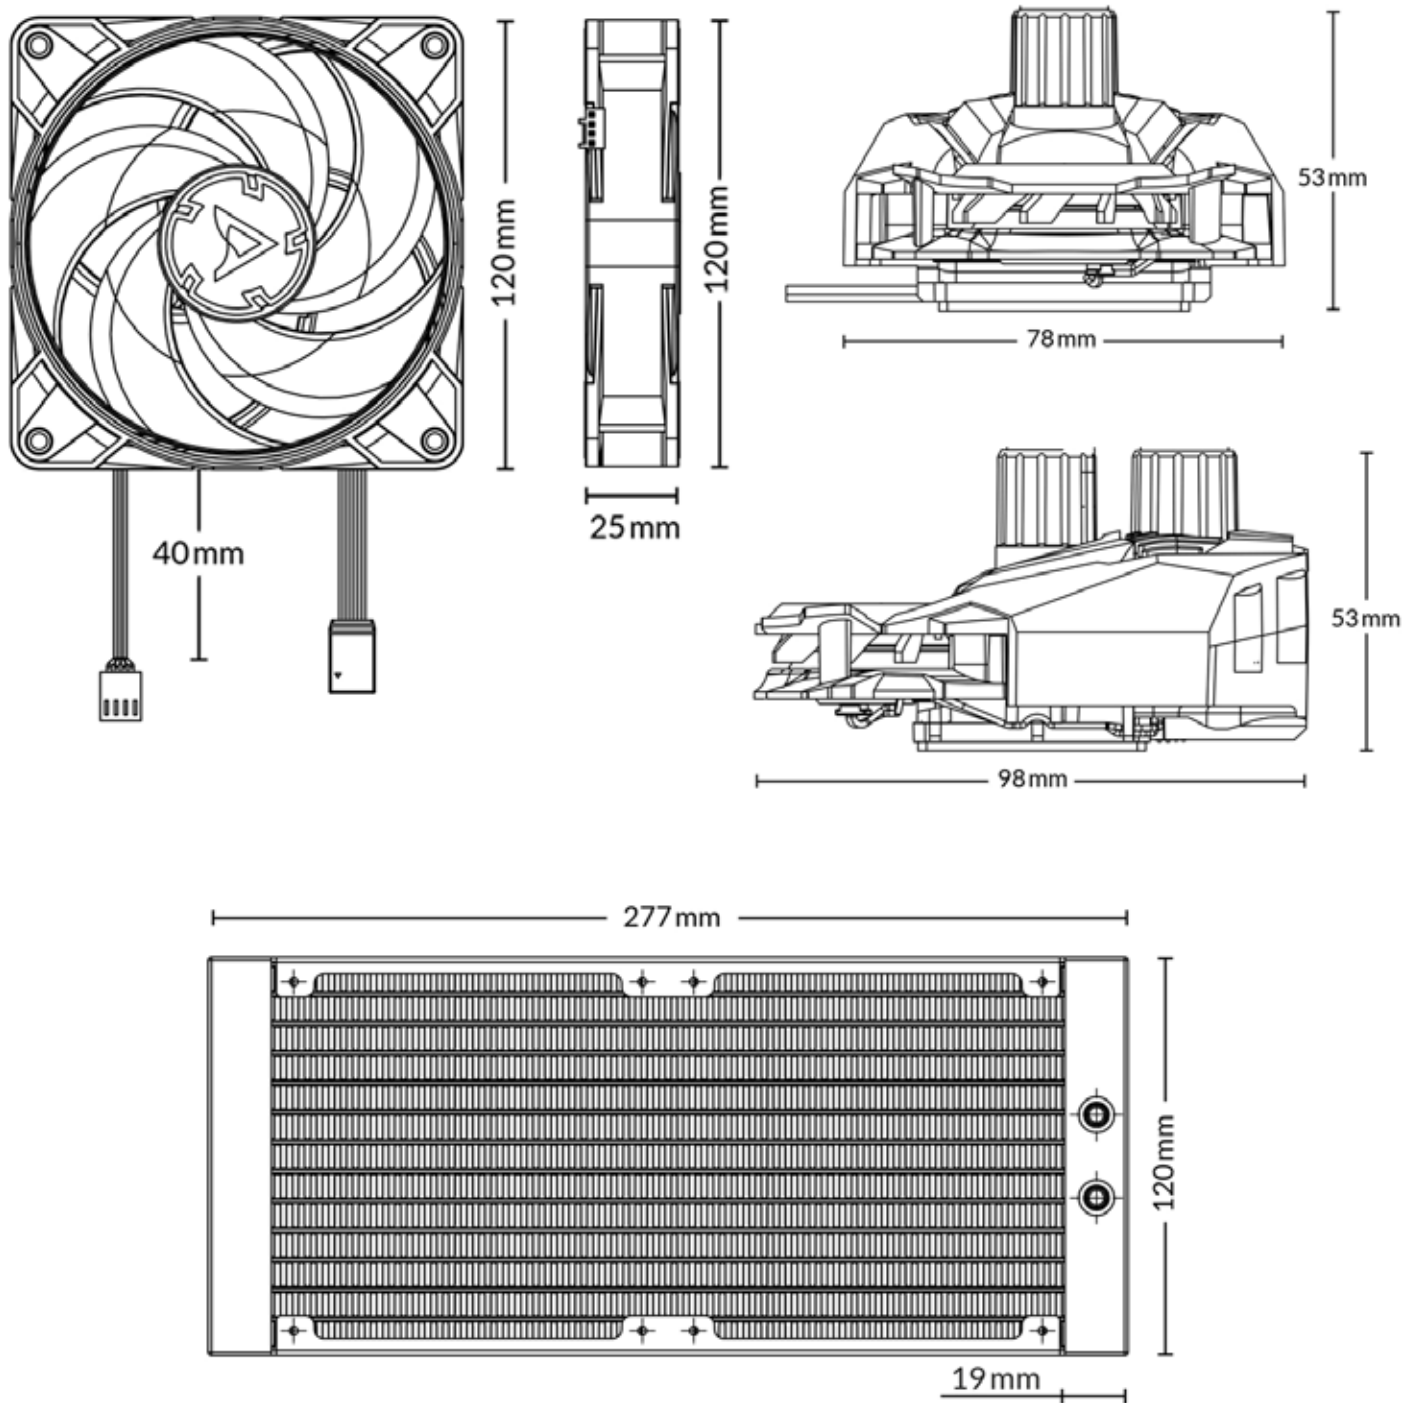

Liquid Freezer II 240 A-RGB

Multi Compatible All-in-One CPU Water Cooler with A-RGB

All materials are compatible with RoHS requirements

Product Information

Manual