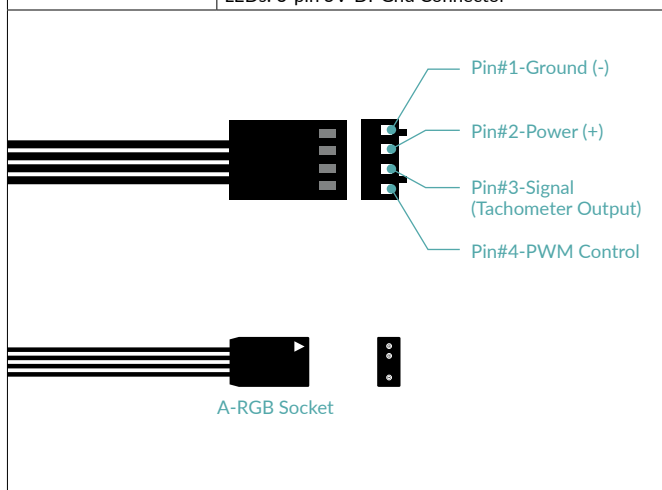

## Shipping Information

Box Dimension	294 (L) x 142 (W) x 176 (H) mm
Gross Weight	1783 g
SKU	ACFRE00093A
EAN	4895213703178
UPC	840033400978

## Pump/Cold Plate Specifications

VRM Fan	40 mm, 1000–3000 rpm (Controlled by PWM)
Pump	800–2000 rpm (PWM gesteuert)
Power Consumption	0.5 W–2.7 W Pump and VRM Fan
Tube Length	450 mm
Tube Diameter	Outer: 12.4 mm Inner: 6.0 mm
Dimensions	78 (L) x 53 (W) x 98 (H) mm

## Fan Specifications

Speed	200–1800 rpm
Airflow	48.8 cfm
Static Pressure	1.85 mm H <sub>2</sub> O
Noise Level	0.3 Sone
Fan Dimensions	120 (L) x 120 (W) x 25 (H) mm
Speed Control	Pulse Width Modulation
Connector	4-Pin Connector
Bearing	Fluid Dynamic Bearing
Current/Voltage	0.11 A/12 V
<b>RGB Specifications</b>	
LEDs	12 A-RGB LEDs
Connector	3-Pin 5V-D-GND
Current/Voltage	0.4 A/5 V

## Radiator Specifications

Material	Aluminium
Dimensions	277 (L) x 38 (W) x 120 (H) mm