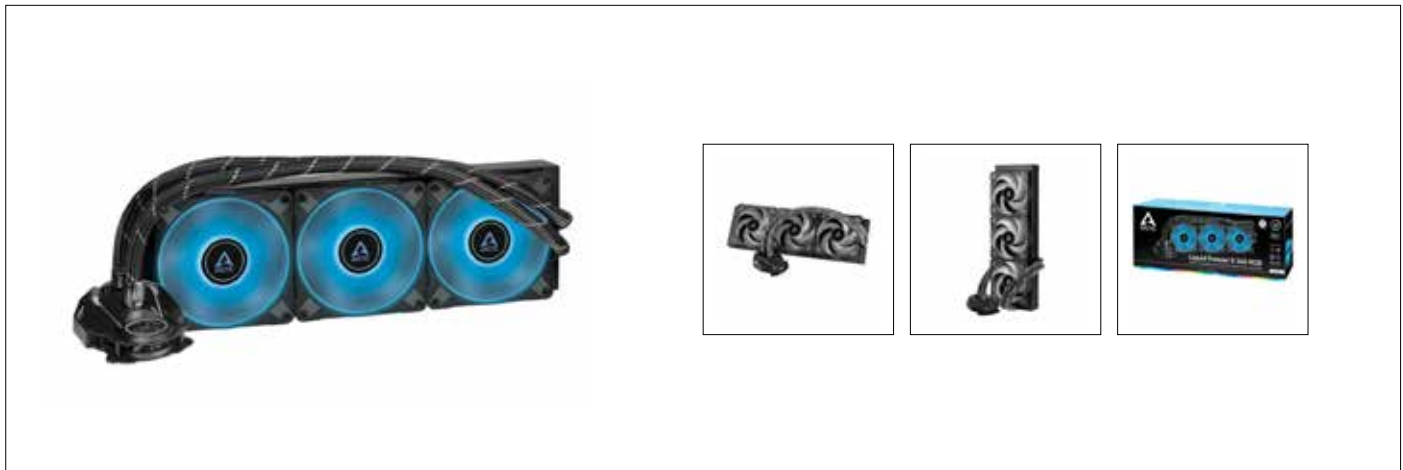

Liquid Freezer II 360 RGB

Multi Compatible All-in-One CPU Water Cooler with RGB

General Specifications

Compatibility	Intel® 1200, 115x, 2011-3*, 2066* AMD® AM4	*Square ILM
TIM	MX-5 (0.8 g)	
Weight	1213 g (3 Fans, Radiator, Pump, Tubes)	
Warranty	6 years	
Connector	Fan: 4-pin PWM Connector LEDs: 4-pin 12V-G-R-B Connector with Y-splitter	

Pump/Cold Plate Specifications

VRM Fan	40 mm, 1000–3000 rpm (Controlled by PWM)
Pump	800–2000 rpm (Controlled by PWM)
Power Consumption	0.5 W–2.7 W Pump and VRM Fan
Tube Length	450 mm
Tube Diameter	Outer 12.4 mm Inner: 6.0 mm
Dimensions	78 (L) x 53 (W) x 98 (H) mm