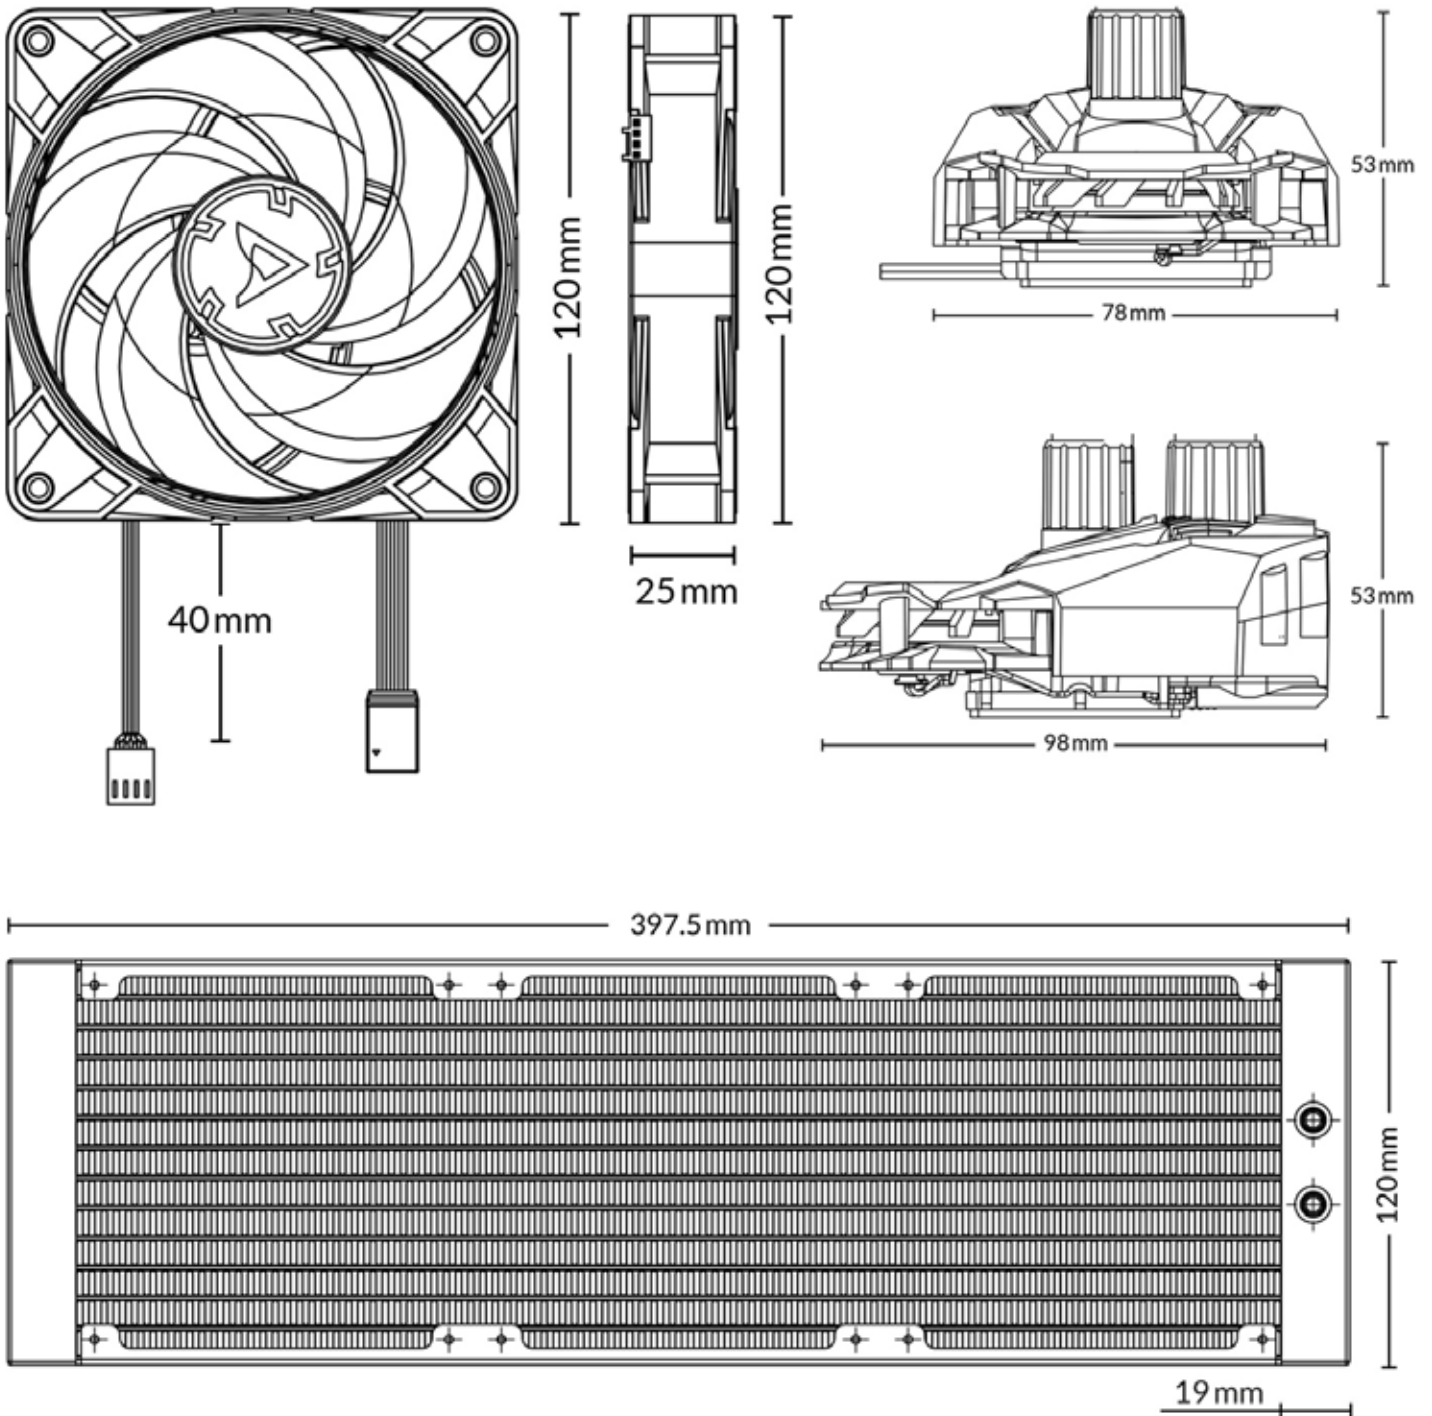

Liquid Freezer II 360 RGB

Multi Compatible All-in-One CPU Water Cooler with RGB

All materials are compatible with RoHS requirements

Product Information

Manual