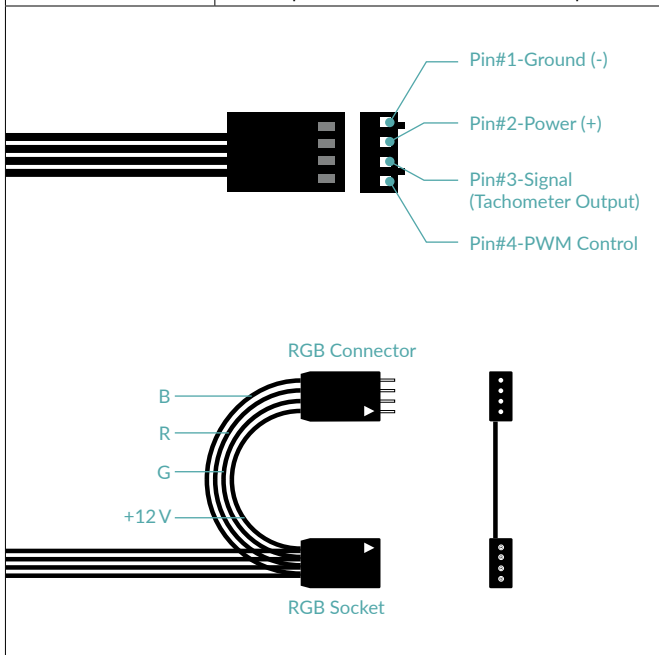

Liquid Freezer II 360 RGB

Multi Compatible All-in-One CPU Water Cooler with RGB

General Specifications

Compatibility	Intel® 1200, 115x, 2011-3*, 2066* AMD® AM4	*Square ILM
TIM	MX-5 (0.8 g)	
Weight	1213 g (3 Fans, Radiator, Pump, Tubes)	
Warranty	6 years	
Connector	Fan: 4-pin PWM Connector LEDs: 4-pin 12V-G-R-B Connector with Y-splitter	

Pump/Cold Plate Specifications

VRM Fan	40 mm, 1000–3000 rpm (Controlled by PWM)
Pump	800–2000 rpm (Controlled by PWM)
Power Consumption	0.5 W–2.7 W Pump and VRM Fan
Tube Length	450 mm
Tube Diameter	Outer 12.4 mm Inner: 6.0 mm
Dimensions	78 (L) x 53 (W) x 98 (H) mm

Fan Specifications

Speed	200–1800 rpm
Airflow	48.8 cfm
Static Pressure	1.85 mm H ₂ O
Noise Level	0.3 Sone
Fan Dimensions	120 (L) x 120 (W) x 25 (H) mm
Speed Control	Pulse Width Modulation
Connector	4-Pin Connector
Bearing	Fluid Dynamic Bearing
Current/Voltage	0.11 A/12 V
RGB Specifications	
LEDs	3 x 12 RGB LEDs
Connector	4-Pin 12V-G-R-B
Current/Voltage	0.2 A/12V