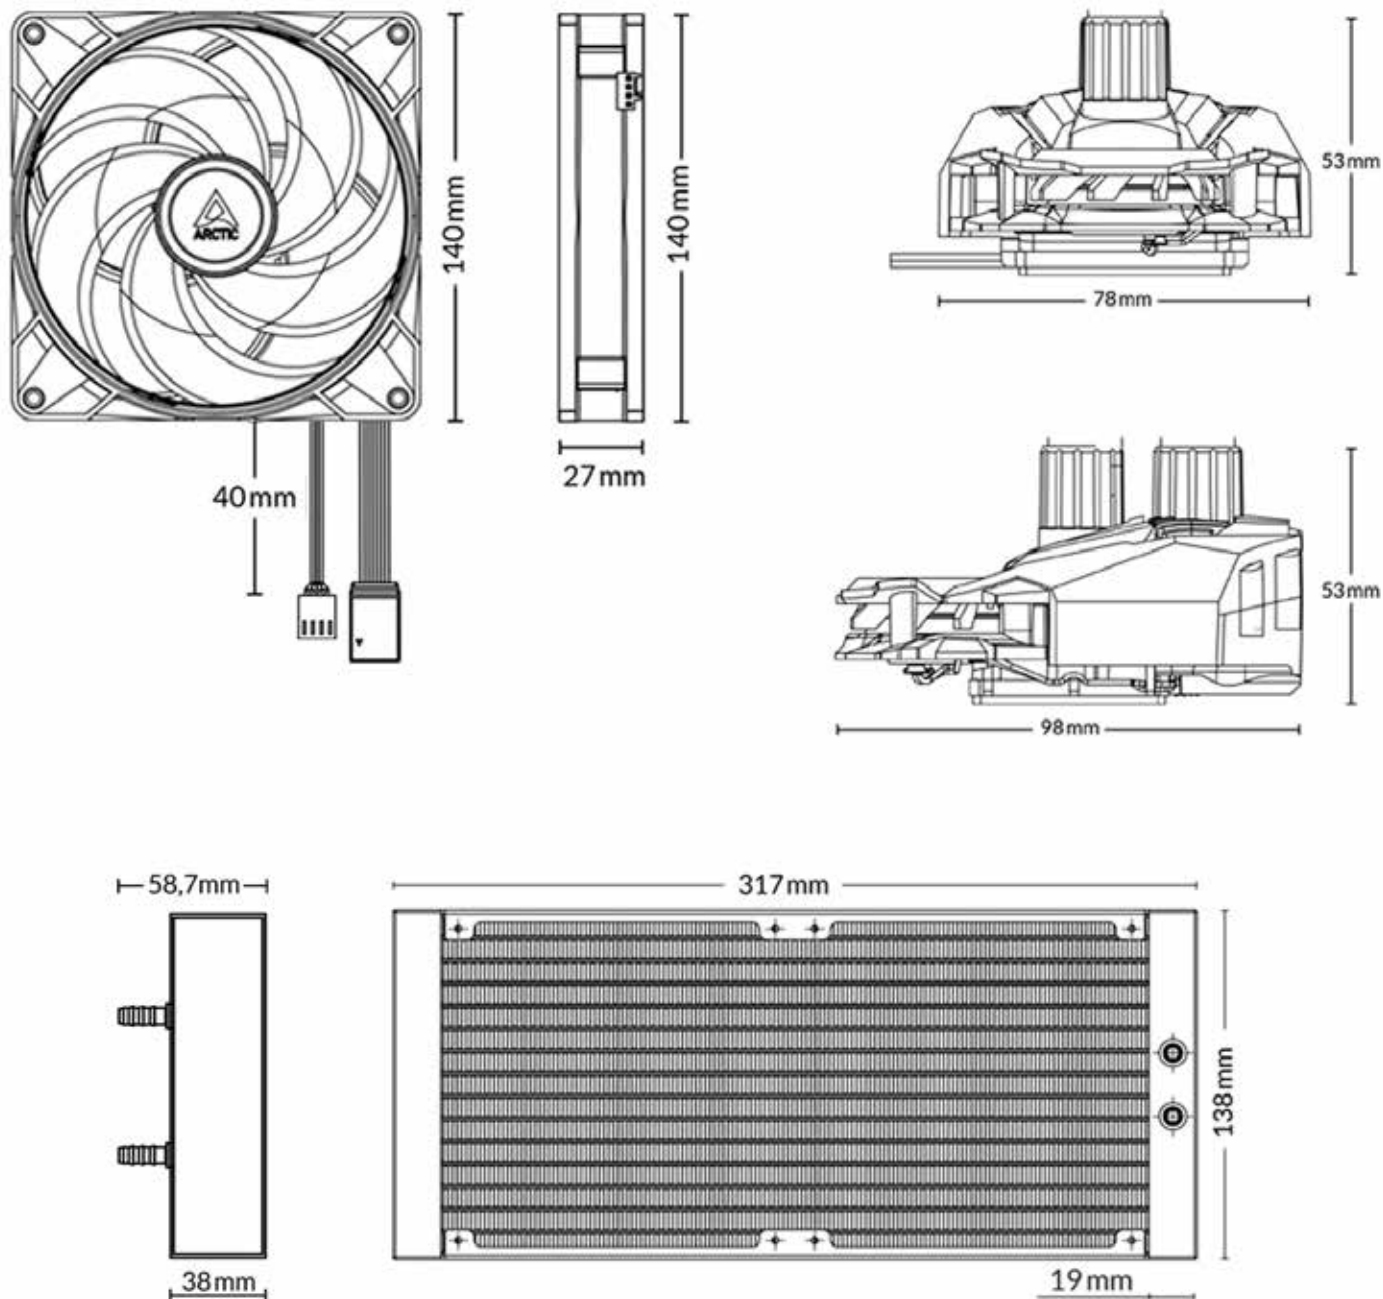

Liquid Freezer II 280 RGB

Multi Compatible All-in-One CPU Water Cooler with RGB

All materials are compatible with RoHS requirements

Product Information

Manual