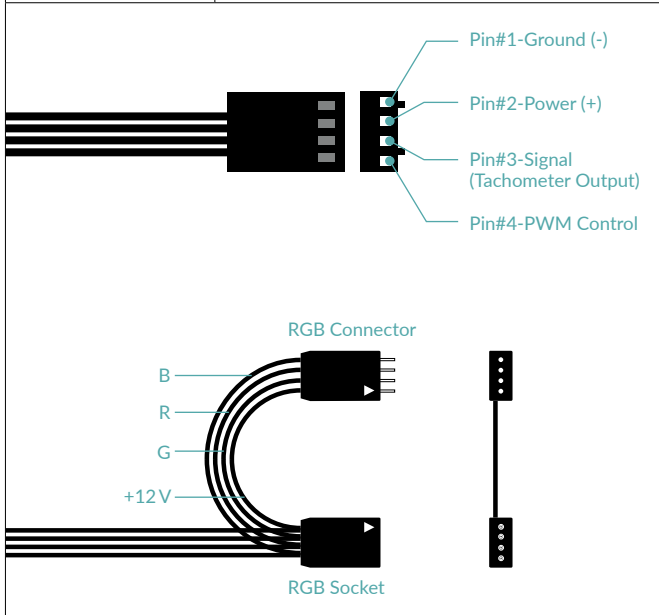

# Liquid Freezer II 280 RGB

Multi Compatible All-in-One CPU Water Cooler with RGB

## General Specifications

Compatibility	Intel® 1200, 115x, 2011-3*, 2066* AMD® AM4	*Square ILM
TIM	MX-5 (0.8 g)	
Pump & Fan Connector	4-Pin Connector	
LED Connector	4-Pin 12V-G-R-B Connector with Y-splitter	
Weight	2019 g (2 Fans, Radiator, Pump, Tubes)	

## Pump/Cold Plate Specifications

VRM Fan	40 mm, 1000–3000 rpm (Controlled by PWM)
Pump	800–2000 rpm (PWM gesteuert)
Power Consumption	0.5 W–2.7 W Pump and VRM Fan
Tube Length	450 mm
Tube Diameter	Outer: 12.4 mm Inner: 6.0 mm
Dimensions	78 (L) x 53 (W) x 98 (H) mm

## Fan Specifications

Speed	200–1900 rpm
Airflow	68.9 cfm   117.06 rpm
Static Pressure	2 mm H <sub>2</sub> O
Noise Level	0.3 Sone
Fan Dimensions	140 (L) x 140 (W) x 27 (H) mm
Speed Control	Pulse Width Modulation
Bearing	Fluid Dynamic Bearing
Current/Voltage	0.17 A/12 V
<b>RGB Specifications</b>	
LEDs	12 RGB LEDs
Current/Voltage	0.2 A/12 V