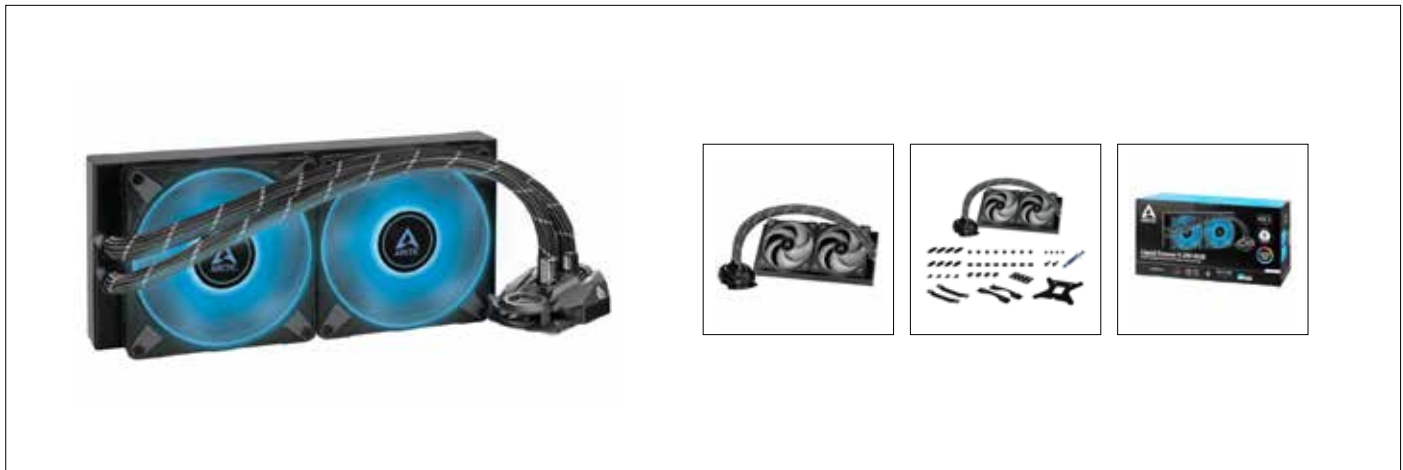

# Liquid Freezer II 280 RGB

Multi Compatible All-in-One CPU Water Cooler with RGB

## General Specifications

Compatibility	Intel® 1200, 115x, 2011-3*, 2066* AMD® AM4	*Square ILM
TIM	MX-5 (0.8 g)	
Pump & Fan Connector	4-Pin Connector	
LED Connector	4-Pin 12V-G-R-B Connector with Y-splitter	
Weight	2019 g (2 Fans, Radiator, Pump, Tubes)	

## Pump/Cold Plate Specifications

VRM Fan	40 mm, 1000–3000 rpm (Controlled by PWM)
Pump	800–2000 rpm (PWM gesteuert)
Power Consumption	0.5 W–2.7 W Pump and VRM Fan
Tube Length	450 mm
Tube Diameter	Outer: 12.4 mm Inner: 6.0 mm
Dimensions	78 (L) x 53 (W) x 98 (H) mm