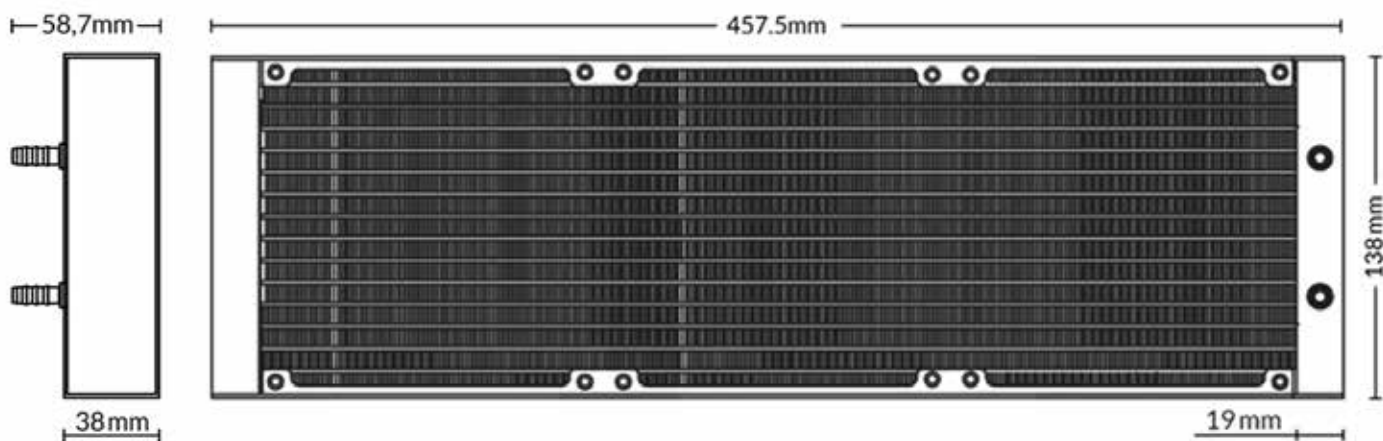

Liquid Freezer II 420 A-RGB

Multi Compatible All-in-One CPU Water Cooler with A-RGB

All materials are compatible with RoHS requirements

Product Information

Manual