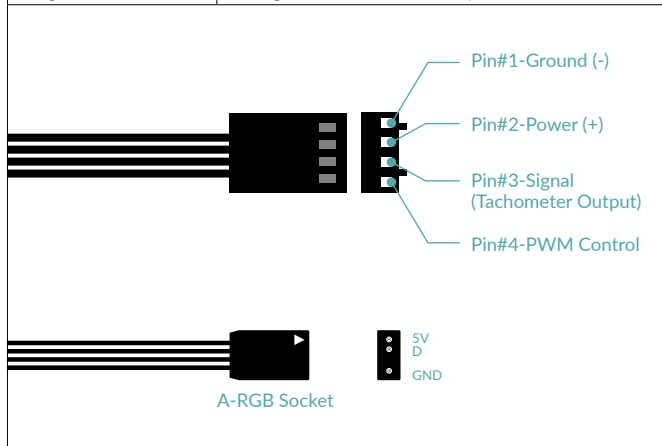

## General Specifications

Compatibillity	Intel® 1200, 115x, 2011-3*, 2066* AMD® AM4	*Square ILM
TIM	MX-5 (0.8 g)	
Pump & Fan Connector	4-Pin Connector	
LED Connector	3-Pin 5V-D-GND Connector	
Weight	2019 g (3 Fans, Radiator, Pump, Tubes)	

## Pump/Cold Plate Specifications

VRM Fan	40 mm, 1000–3000 rpm (Controlled by PWM)
Pump	800–2000 rpm (PWM gesteuert)
Power Consumption	0.5 W–2.7 W Pump and VRM Fan
Tube Length	450 mm
Tube Diameter	Outer: 12.4 mm Inner: 6.0 mm
Dimensions	78 (L) x 53 (W) x 98 (H) mm

## Radiator Specifications

Material	Aluminum
Dimensions	458 (L) x 53 (W) x 138 (H) mm