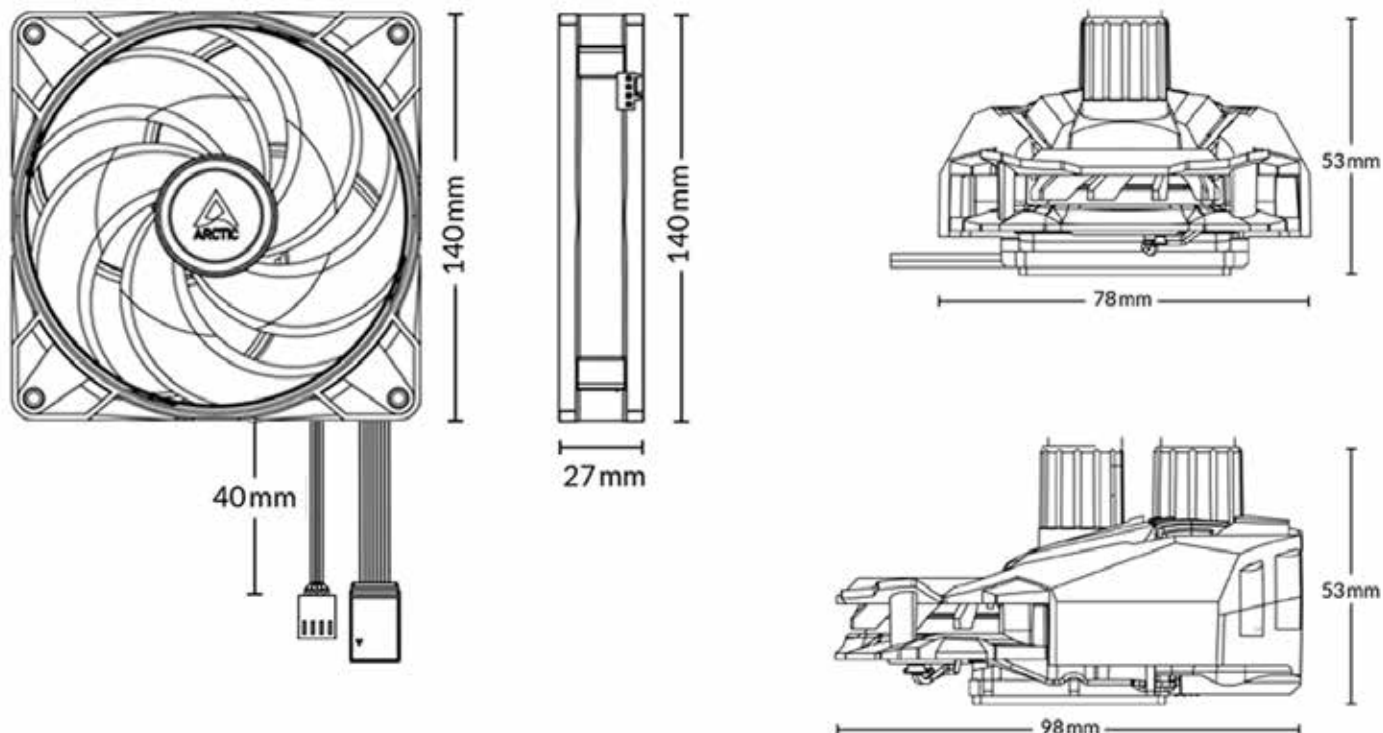

Liquid Freezer II 420 A-RGB

Multi Compatible All-in-One CPU Water Cooler with A-RGB

All materials are compatible with RoHS requirements

Product Information

Manual