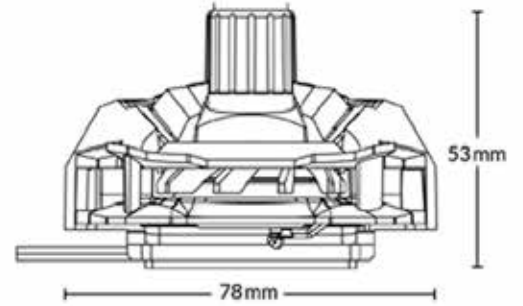

Liquid Freezer II 420 RGB

Multi Compatible All-in-One CPU Water Cooler with RGB

All materials are compatible with RoHS requirements

Product Information

Manual