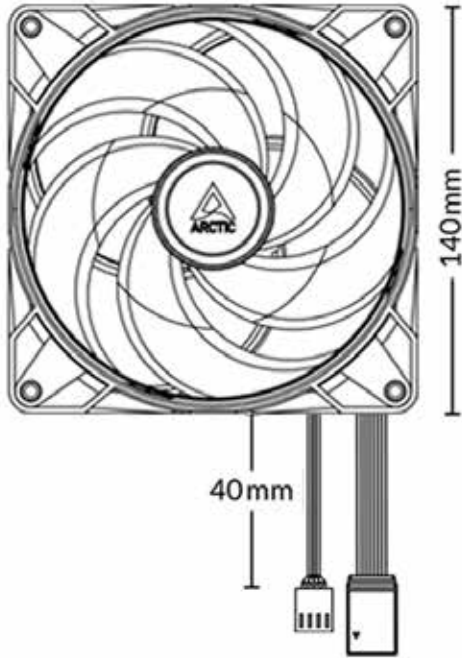

Liquid Freezer II 420 RGB

Multi Compatible All-in-One CPU Water Cooler with RGB

All materials are compatible with RoHS requirements

Product Information

Manual