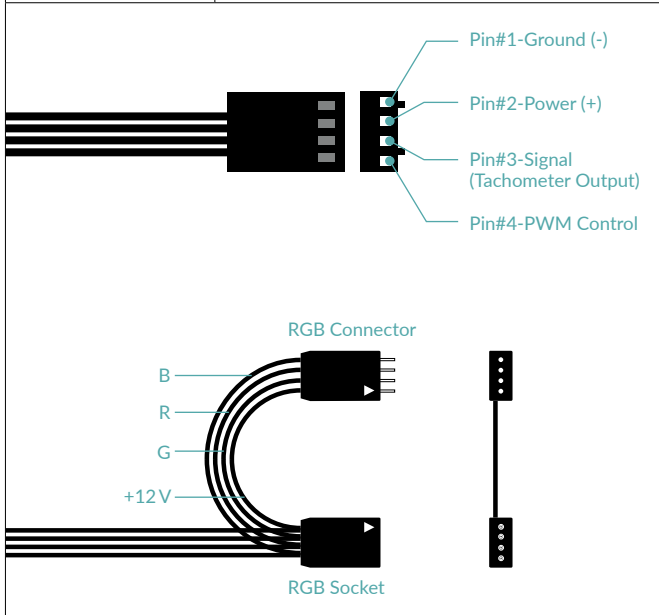

Liquid Freezer II 420 RGB

Multi Compatible All-in-One CPU Water Cooler with RGB

General Specifications

Compatibility	Intel® 1200, 115x, 2011-3*, 2066* AMD® AM4	*Square ILM
TIM	MX-5 (0.8 g)	
Pump & Fan Connector	4-Pin Connector	
LED Connector	4-Pin 12V-G-R-B Connector with Y-splitter	
Weight	2019 g (3 Fans, Radiator, Pump, Tubes)	

Pump/Cold Plate Specifications

VRM Fan	40 mm, 1000–3000 rpm (Controlled by PWM)
Pump	800–2000 rpm (PWM gesteuert)
Power Consumption	0.5 W–2.7 W Pump and VRM Fan
Tube Length	450 mm
Tube Diameter	Outer: 12.4 mm Inner: 6.0 mm
Dimensions	78 (L) x 53 (W) x 98 (H) mm

Fan Specifications

Speed	200–1900 rpm
Airflow	68.9 cfm 117.06 rpm
Static Pressure	2 mm H ₂ O
Noise Level	0.3 Sone
Fan Dimensions	140 (L) x 140 (W) x 27 (H) mm
Speed Control	Pulse Width Modulation
Bearing	Fluid Dynamic Bearing
Current/Voltage	0.17 A/12 V
RGB Specifications	
LEDs	12 RGB LEDs
Current/Voltage	0.2 A/12 V