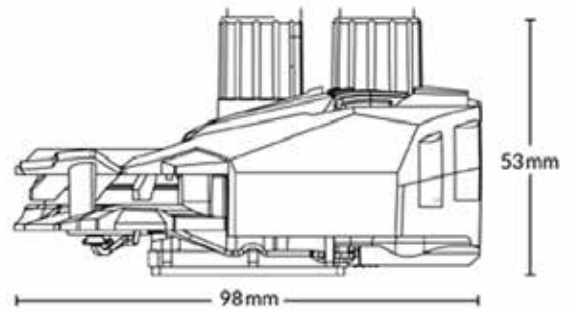

Liquid Freezer II 420 RGB

Multi Compatible All-in-One CPU Water Cooler with RGB

All materials are compatible with RoHS requirements

Product Information

Manual