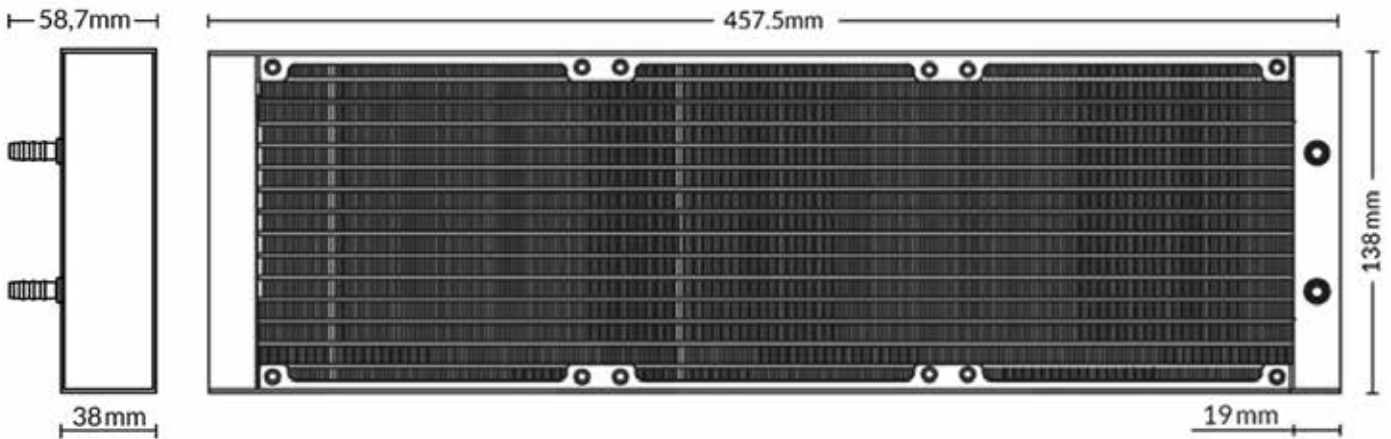

Liquid Freezer II 420 RGB

Multi Compatible All-in-One CPU Water Cooler with RGB

All materials are compatible with RoHS requirements

Product Information

Manual